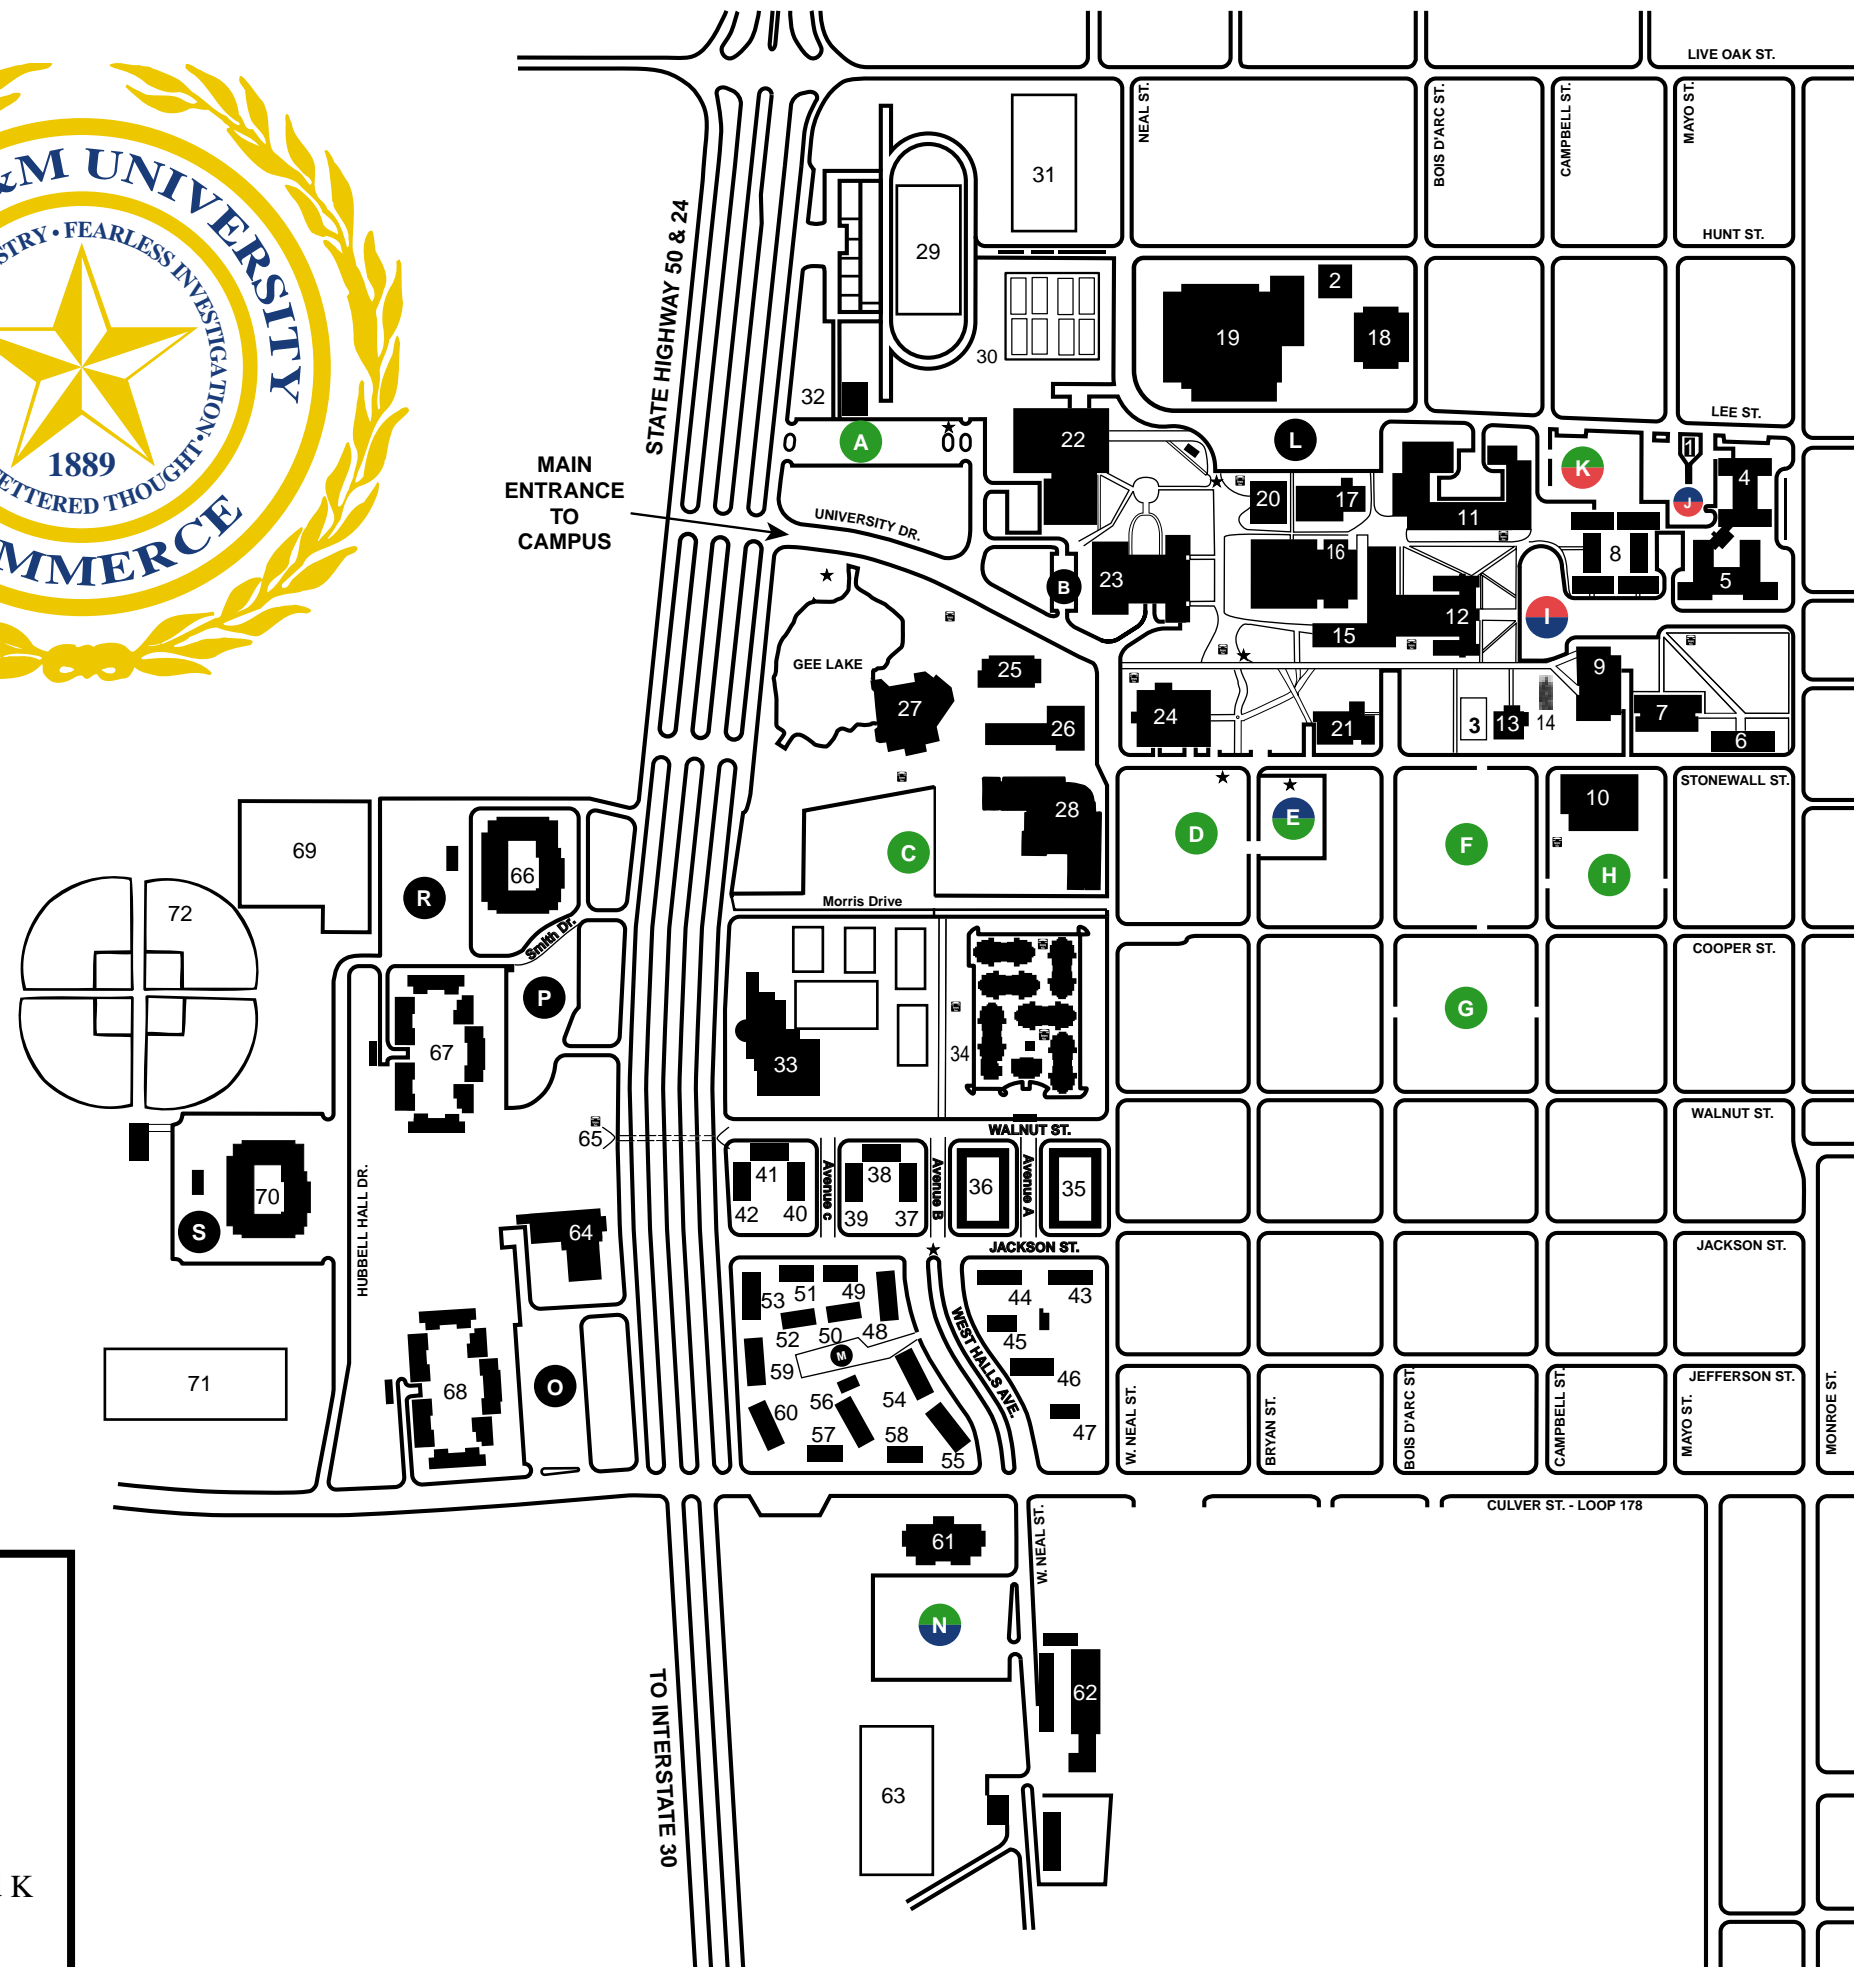

1. Professor Mayo's Gravesite
2. Custodial Headquarters
3. Lyday Heritage Gardens
4. Henderson Hall/University Police Department
5. Binnion Hall
6. Mayo Hall
7. Hall of Languages
8. Sorority Dorms
9. Journalism
10. Staley T. McBrayer Instructional Printing Facility
11. Hall of Sciences
12. Ferguson Social Sciences/University Auditorium
13. Heritage House
14. Mayo Statue
15. Sowers Education South
16. James Gee Library
17. Young Education North
18. Whitley Gymnasium
19. University Field House
20. Halladay Student Services Building
21. Wathena Temple Fine Arts Building
22. Sam Rayburn Memorial Student Center
23. McDowell Administration Building
24. Charles J. Austin Industrial Engineering & Technology Building/Agriculture Sciences
25. Art Building
26. Music Building
27. Performing Arts Center
28. Science Building Planetarium
29. Memorial Stadium
30. Tennis Courts
31. Practice Field
32. T-Lounge Dressing Rooms
33. Jerry D. Morris Recreational Center
34. New Pride Apartments
35. Leberman Hall
36. Cowling Hall
37. G-4 Coop
38. McNeal Hall
39. G-3 Coop
40. G-2 Coop
41. Acker Hall
42. G-1 Coop
43. Workman Hall
44. Freeman Hall
45. Marshall Hall
46. C. V. Hall
47. Mitchell Hall
48. Craddock Hall
49. Wray Hall
50. Beldsoe Hall
51. Webster Hall
52. Neu Hall
53. Fling Hall
54. McGill Hall
55. Lutz Hall
56. Stone Hall
57. Phillips Hall
58. Walker Hall
59. Petty Hall
60. Hart Hall
61. Whitley Hall
62. University Physical Plant
63. Band Marching Field
64. Watson Center
65. Underground Pedestrian Crosswalk
66. Smith Hall
67. Berry Hall/Mayo College
68. Sikes Hall/Children's Learning Center
69. Smith Field
70. Hubbell Hall
71. Soccer Field
72. Cain Sports Complex

★ Campus Map Locations